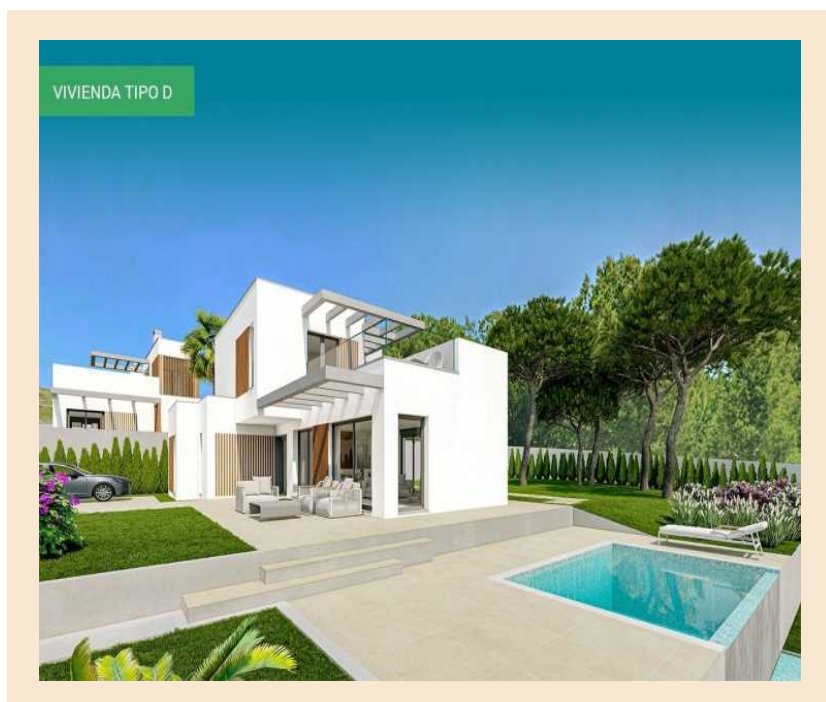

## New Build Villa Sierra Cortina

Finestrat , Alicante Alicante , Costa Blanca

**€785,000**

inc. of agency fees

3 Beds

142 sqm

New Build Villa Sierra Cortina for sale on Costa Blanca.

### Property Description

New Build Villa Sierra Cortina for sale on Costa Blanca.

NEW BUILD VILLAS IN FINESTRAT New build residential of 9 villas in Finestrat, in the Sierra Cortina - one of the best urbanizations on the Costa Blanca. Residential consists of 4 different types of housing adapted to the needs of the customers. Some models are built on 1 or 2 floors, with basement, solarium. All villas have 3 bedrooms, 2 or 3 bathrooms, open plan kitchen with living room, fitted wardrobes, air conditioning and aerothermal energy, fitted kitchen, private garden with swimming pool and parking.